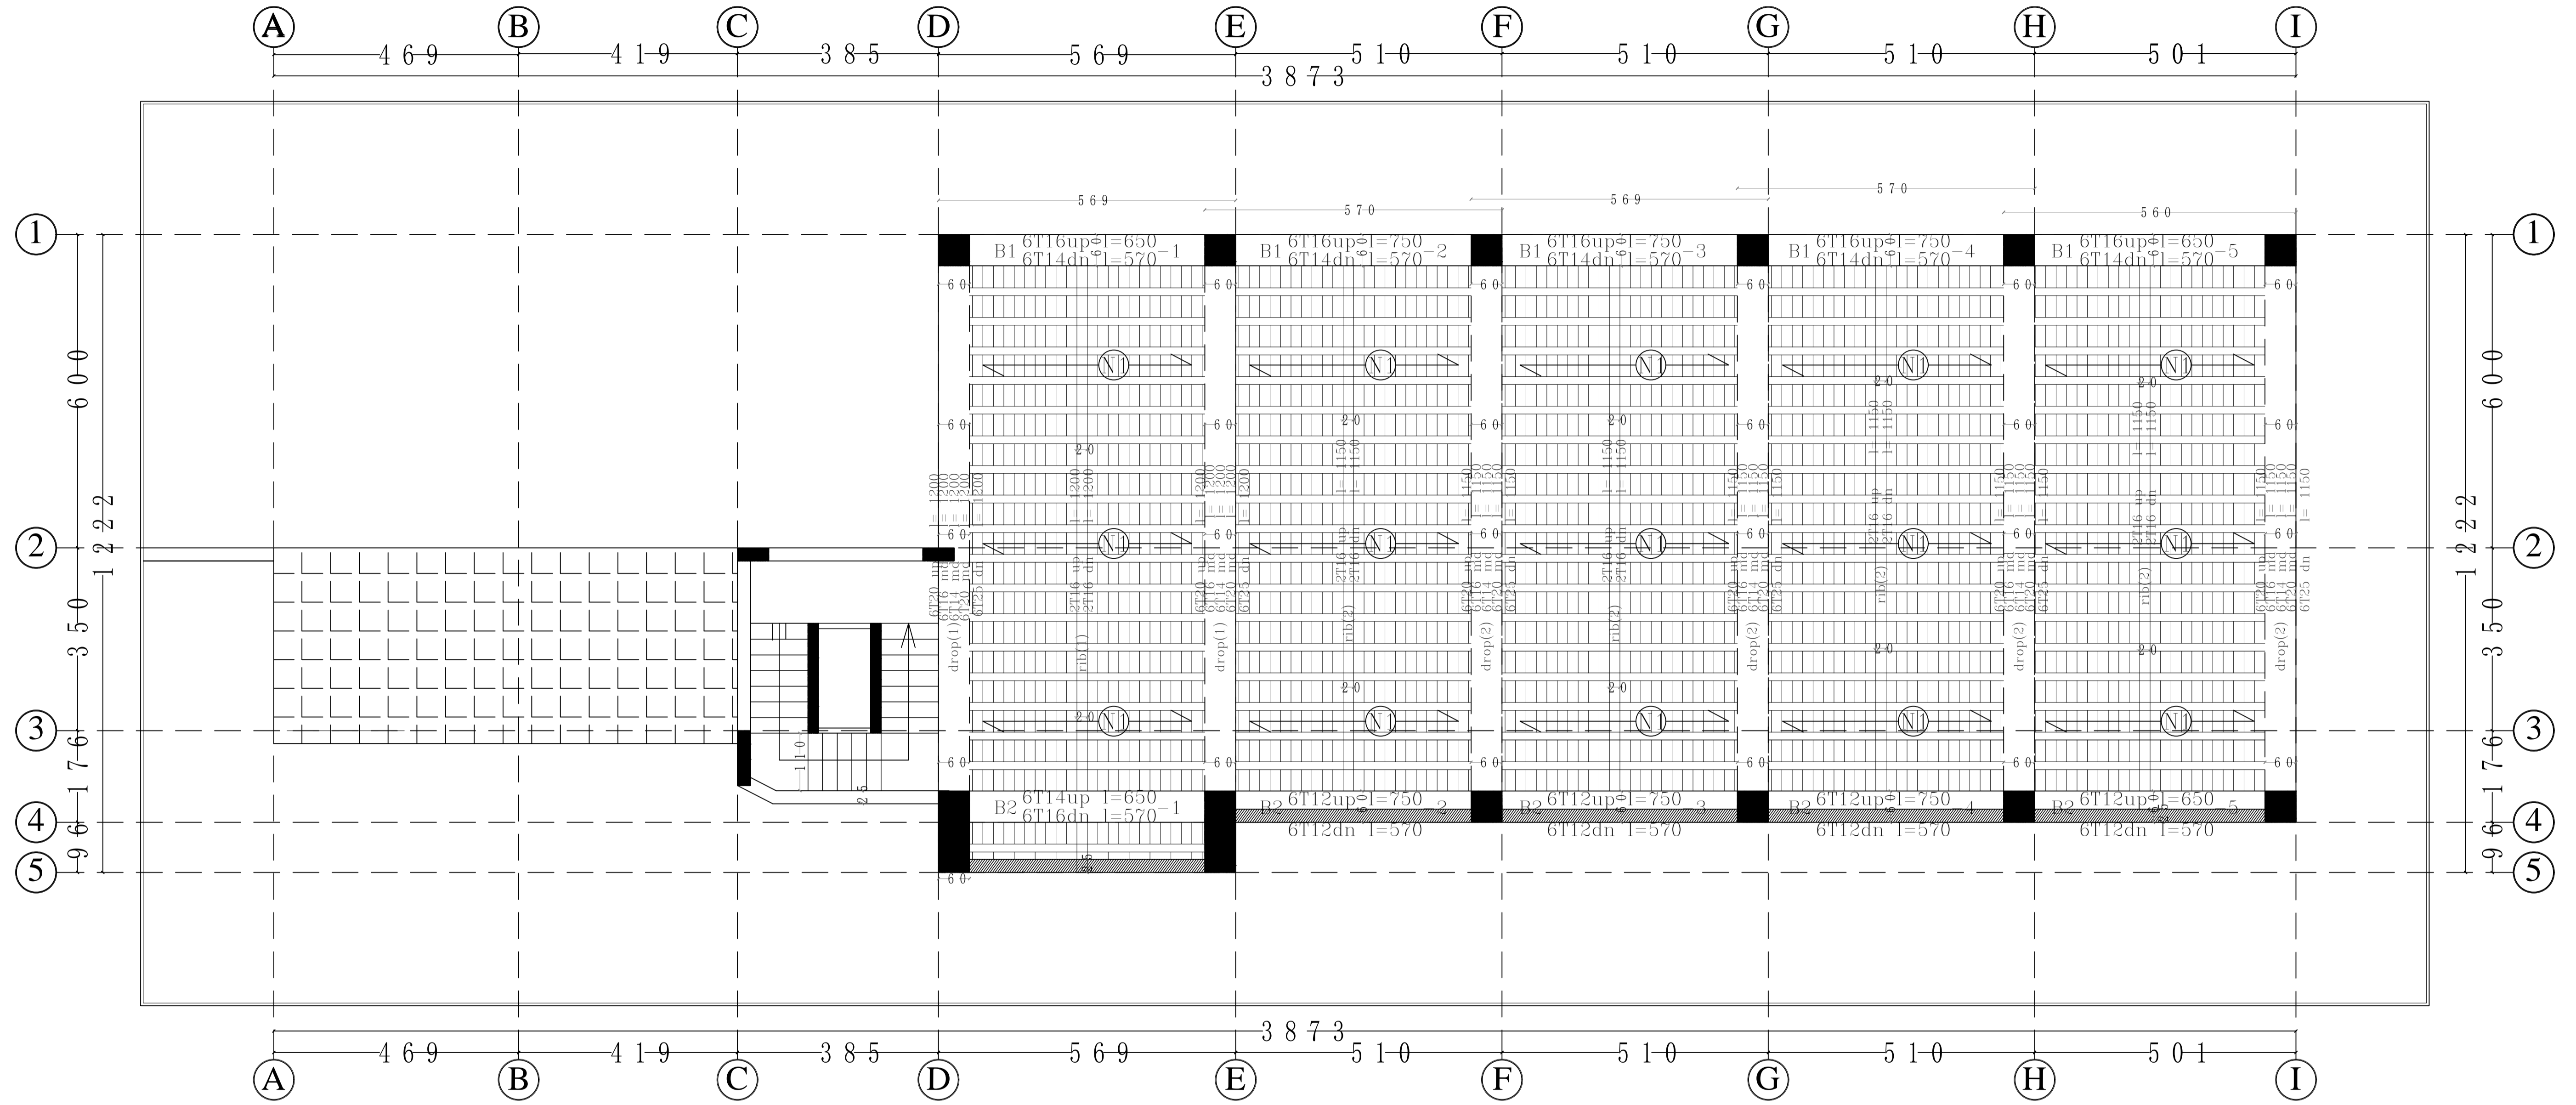

BLOCK-A

OWNER	SH. SAMER SALAMEH
SITE	AL ROJMEH
PROPERTY	(484)
PLAN	Slab details(store)
SCALE:1/50	SHEET N 9(10)