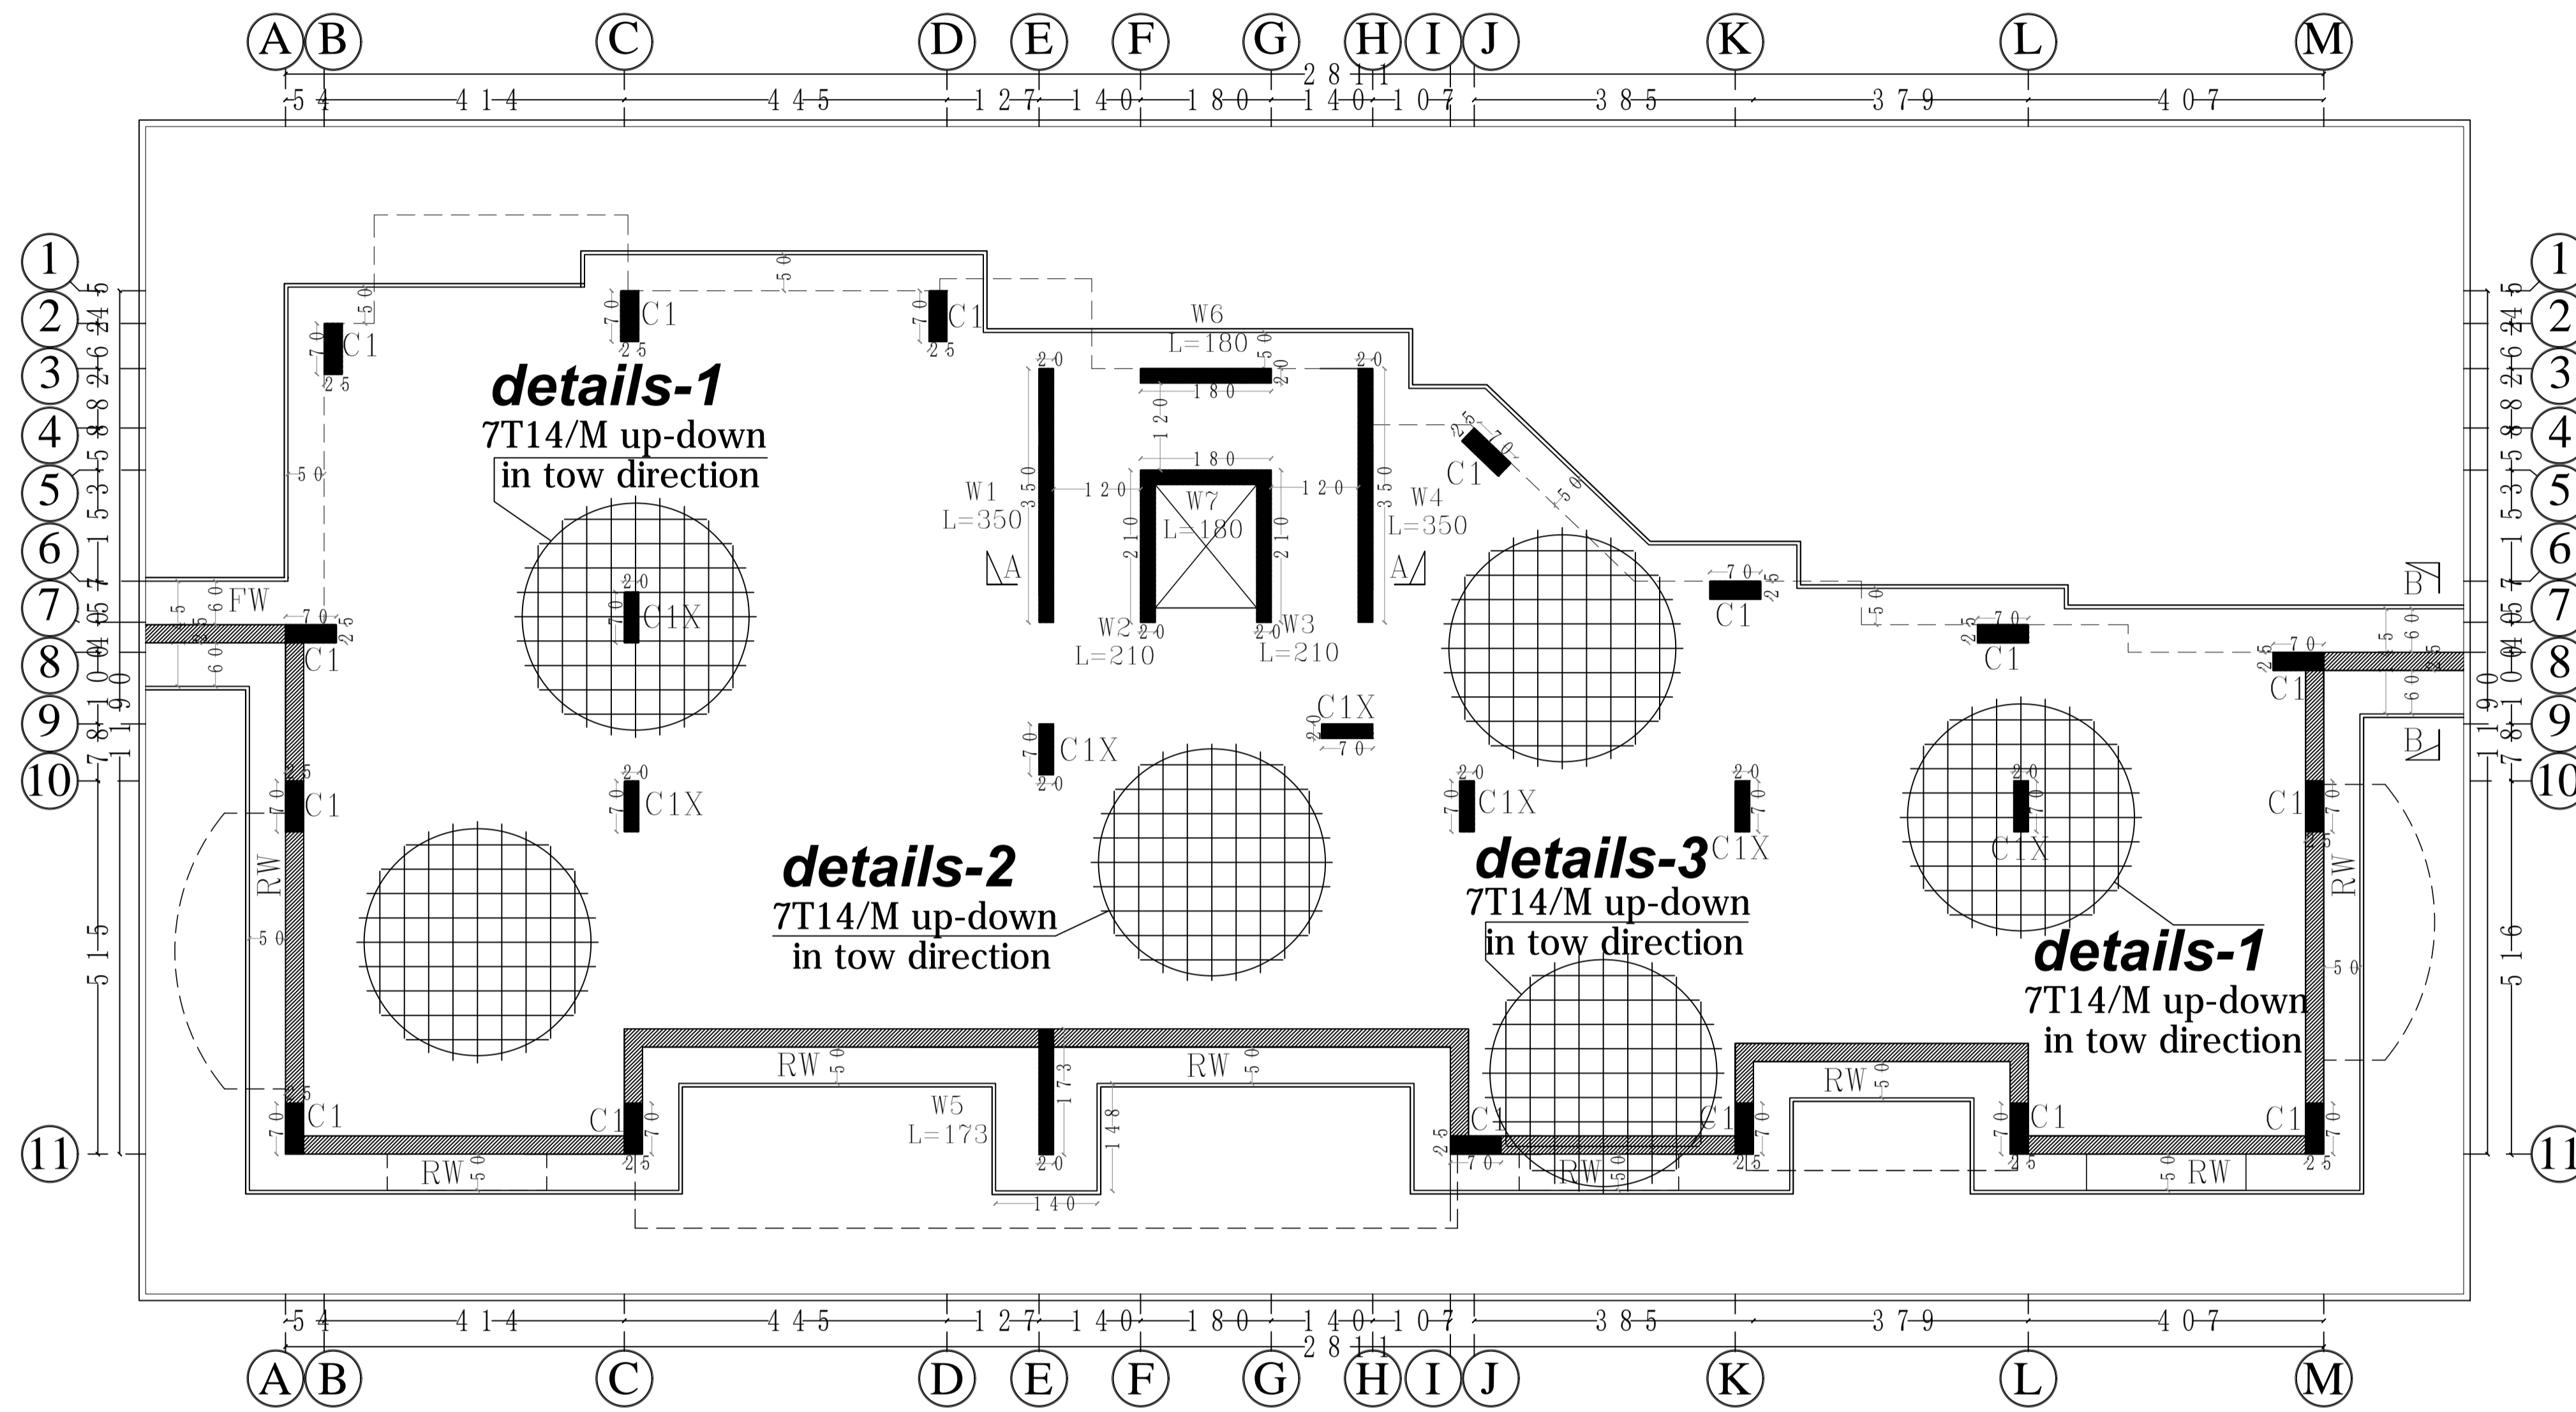

BLOCK-B

OWNER	SH. SAMER SALAMEH
SITE	AL ROJMEH
PROPERTY	(484)
PLAN	Foundation Plan
SCALE: 1/50	SHEET N 2(2)